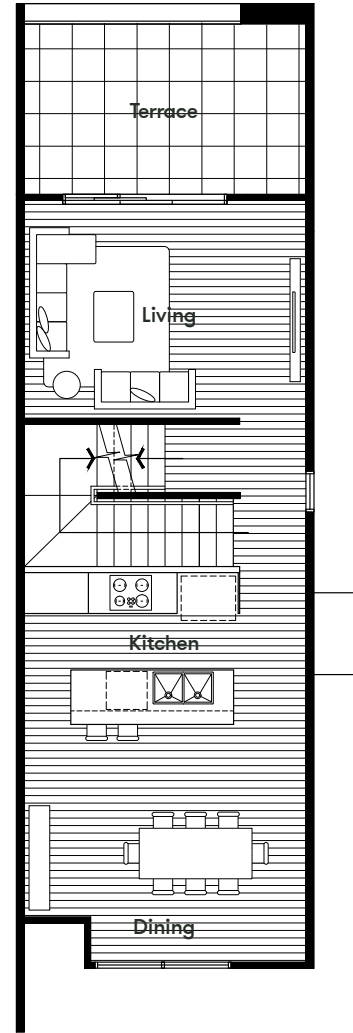

TYPE C4 LOT 192

Internal Area	142.32m ²
Garage	27.85m ²
Terrace	9.57m ²
Porch	5.64m ²
Home Area	193.75m²

GROUND FLOOR

FIRST FLOOR

SECOND FLOOR