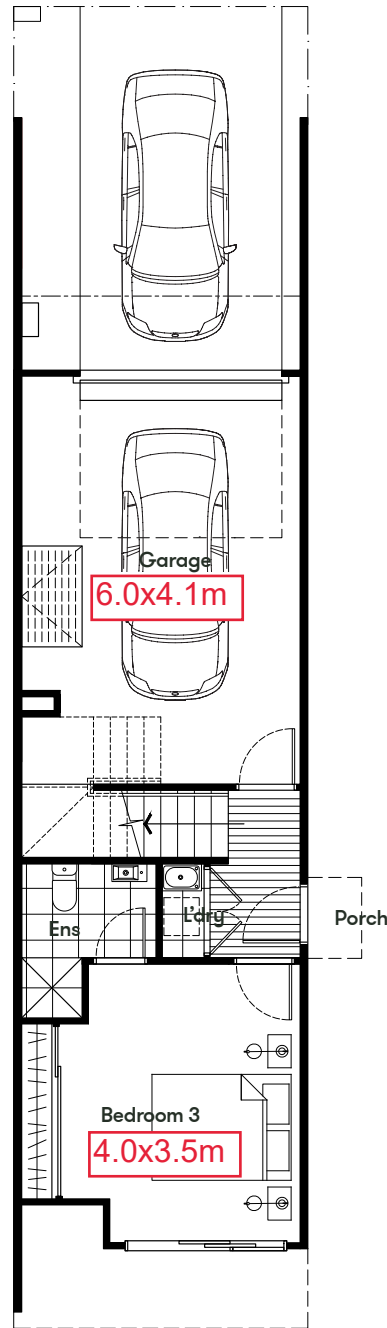

TYPE C4 LOT 192

Internal Area	142.32m ²
Garage	27.85m ²
Terrace	9.57m ²
Porch	5.64m ²
Home Area	193.75m²

GROUND FLOOR

FIRST FLOOR

SECOND FLOOR