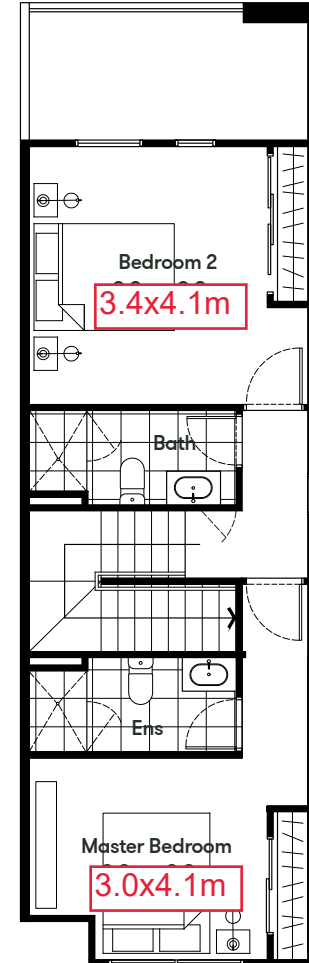

TYPE C4 LOT 192

Internal Area	142.32m ²
Garage	27.85m ²
Terrace	9.57m ²
Porch	5.64m ²
Home Area	193.75m²

GROUND FLOOR

FIRST FLOOR

SECOND FLOOR